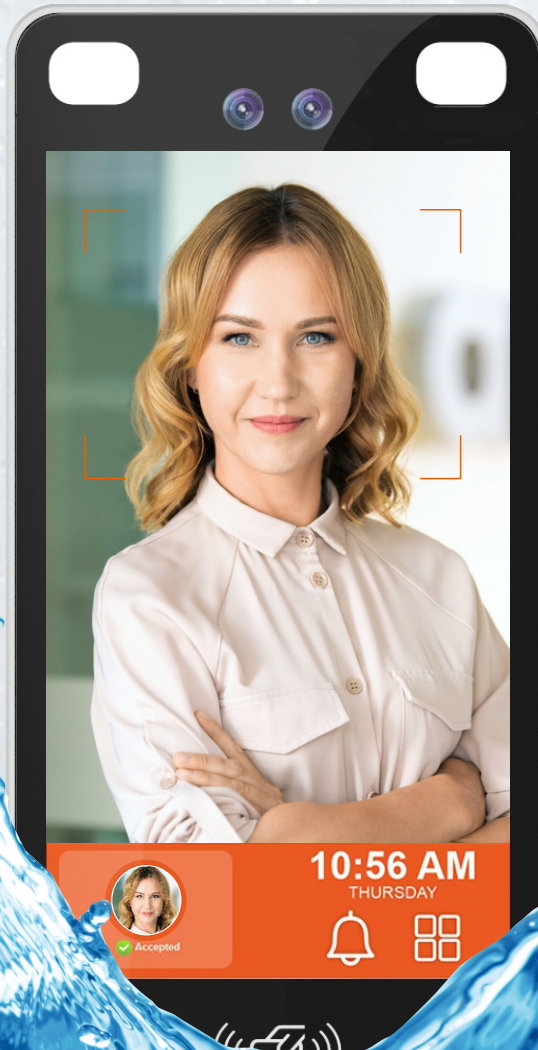

PRO 1500

**REALTIME**<sup>®</sup>  
*Power of Biometrics*

# FACE RECOGNITION

Access all employees attendance securely

**Water Proof**

**With WiFi**

**6" HD  
Touch Screen**

20000  
Face

20000  
Pin

20000  
Card

### Specifications

» Face capacity	20000
» Card Capacity	20000
» Password	20000
» Record Capacity	500,000
» LED	LED Double high power infrared light
» Display	6" Capacitive LCD touch Screen
» Communication	TCP/IP, USB Disk, WIFI
» Power Supply	DC 12V, 2A
» Operating temperature	-15 <sup>o</sup> C ~ +60 <sup>o</sup> C
» Operating System	LINUX
» Identification Style	Dynamic Facial, PIN, Face & PIN Combination
» Identification Mode	1:1, 1:N
» Face Recognition Time	<0.2S
» Detection Range	8 Feet
» Wiegand	Wiegand In and Wiegand Out
» Dimension	160mm*75mm*20mm