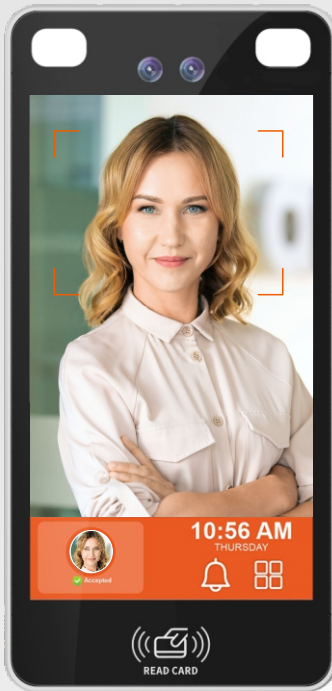

# FACE RECOGNITION

Access all employees attendance securely

**Water Proof**

**With WiFi**

**6" HD  
Touch Screen**

20000  
Face

20000  
Pin

20000  
Card

Access  
Control

TCP/IP

WiFi

# HIGH SPEED LONG RANGE FACE RECOGNITION

## Face Professional Access Control System